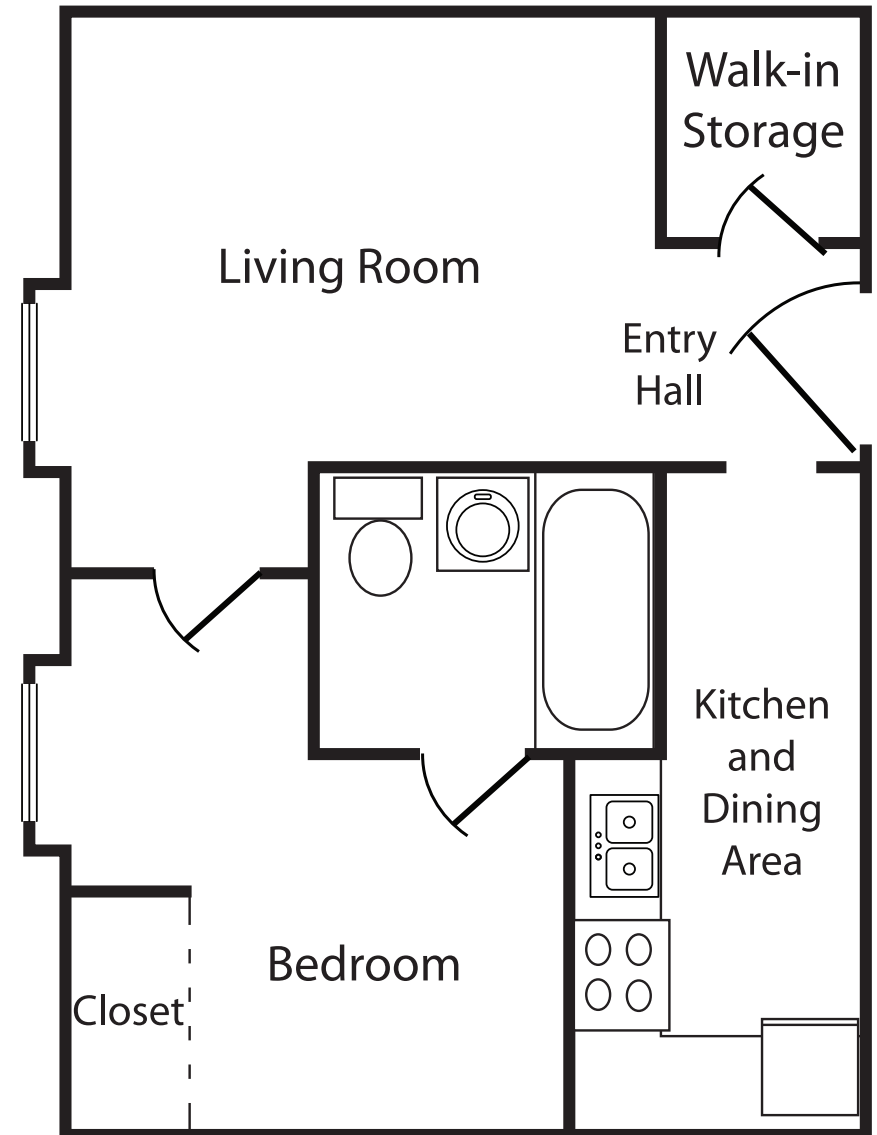

BOWLING GREEN
T o w e r s

Alton
1 bedroom/1 bath room
Approximately 463 square feet

Interior Luxuries Include:

- Superior Designer Tile
- Garbage Disposal in Sink
- Frost-Free Refrigerator
- Solid Wood Oak-Tone Cabinet
- Spacious Floorplans
- Generous closets
- Tiled Floors in Kitchen, Entry and Bath
- Floor plans with great design
- Designer interior neutral color scheme

Community Distinctions include:

- On-Site Laundry Facilities
- Beautifully decorated community room
- Billard table in game room
- Exercise facilities in common area
- Community kitchen and dining area
- Business center with computers for our residents
- Located close to shopping, entertainment and schools
- Superior resident service

1149 College St., Bowling Green, KY 42101
(270) 842-4215 * (270) 781-6242 fax
www.bowlinggreentowers.com

The floor plans may vary from this illustration due to design configuration. Not all features are available in every floor plan. Square footages and room dimensions are approximate.