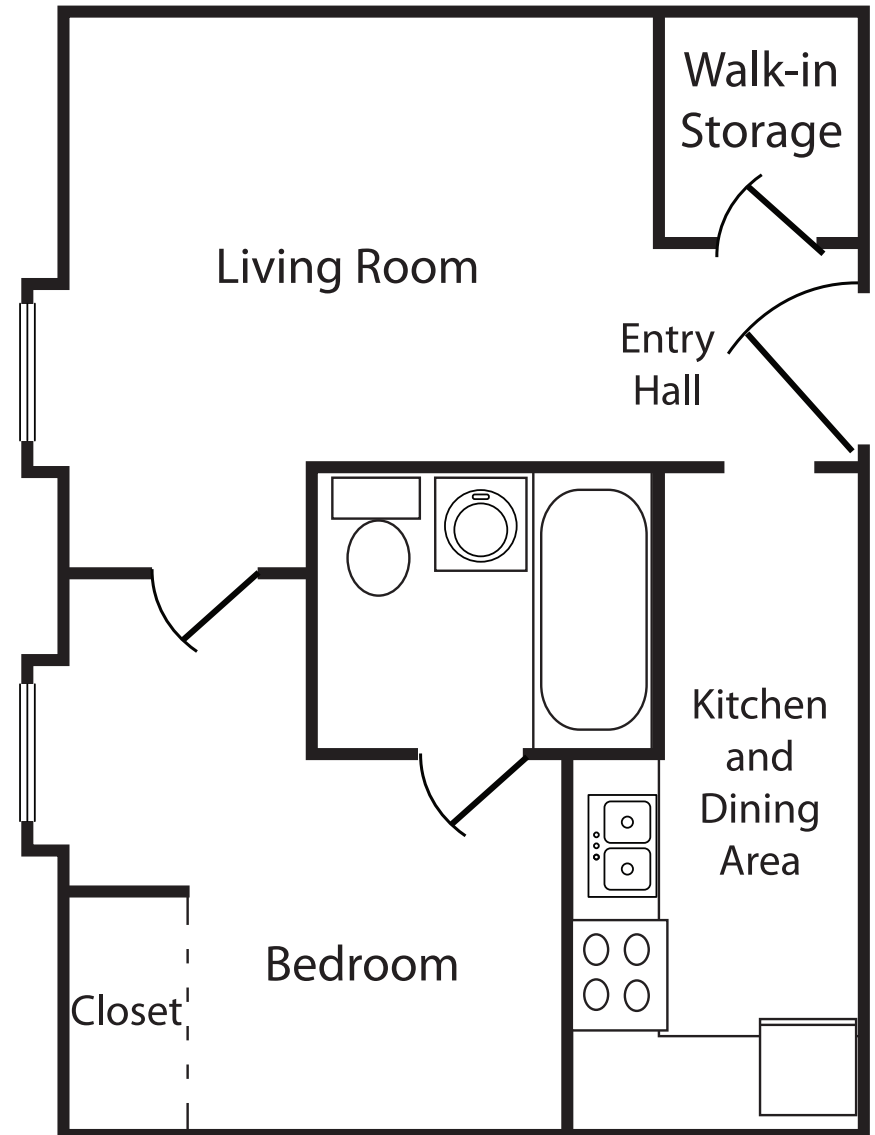

BOWLING GREEN
T o w e r s

Alton
1 bedroom/1 bath room
Approximately 463 square feet

Interior Luxuries Include:

- Superior Designer Tile
- Garbage Disposal in Sink
- Frost-Free Refrigerator
- Solid Wood Oak-Tone Cabinet
- Spacious Floorplans
- Generous closets
- Tiled Floors in Kitchen, Entry and Bath
- Floor plans with great design
- Designer interior neutral color scheme

Community Distinctions include:

- On-Site Laundry Facilities
- Beautifully decorated community room
- Billard table in game room
- Exercise facilities in common area
- Community kitchen and dining area
- Business center with computers for our residents
- Located close to shopping, entertainment and schools
- Superior resident service

1149 College St., Bowling Green, KY 42101
(270) 842-4215 * (270) 781-6242 fax
www.bowlinggreentowers.com

The floor plans may vary from this illustration due to design configuration. Not all features are available in every floor plan. Square footages and room dimensions are approximate.